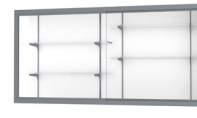

RECESSED

Wall Cases

The Waddell
Display Collection
Since 1889

by
ghent.

Recessed Cases

Statement of Line

14404
Recessed Wall Case
with Aluminum Frame

14405
Recessed Wall Case
with Aluminum Frame

14406
Recessed Wall Case
with Aluminum Frame

14408
Recessed Wall Case
with Aluminum Frame

Features

- Anodized aluminum extrusions
- Steel shelving hardware
- 1/4" plate glass shelving
- Sliding tempered glass doors with built in locks
- Limited Lifetime Warranty
- Standard 4" round recessed lights, optional LED strip lights

Options

Available sizes:

- Style 14404: 48"H x 48"W x 16"D
- Style 14405: 48"H x 60"W x 16"D
- Style 14406: 48"H x 72"W x 16"D
- Style 14408: 48"H x 96"W x 16"D

Case Back Options:

Cork

White
Laminate

Frame Finish: