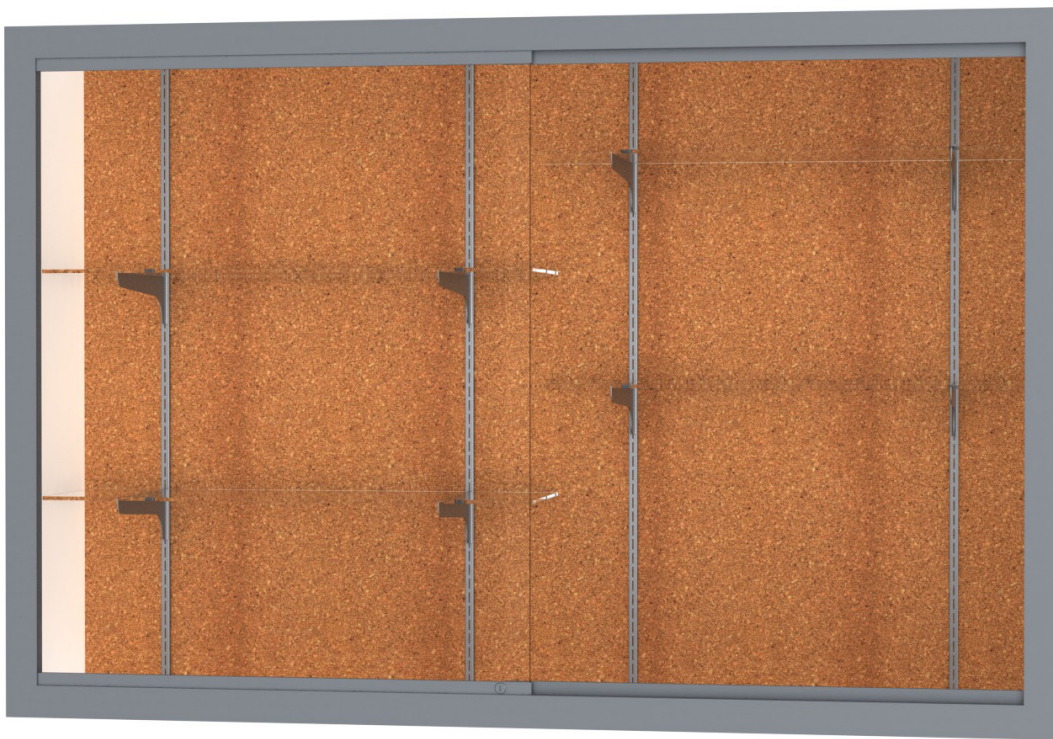

RECESSED

Wall Cases

The Waddell
Display Collection
Since 1889

by
ghent.

Recessed Cases

Statement of Line

14404
Recessed Wall Case
with Aluminum Frame

14405
Recessed Wall Case
with Aluminum Frame

14406
Recessed Wall Case
with Aluminum Frame

14408
Recessed Wall Case
with Aluminum Frame

Features

- Anodized aluminum extrusions
- Steel shelving hardware
- 1/4" plate glass shelving
- Sliding tempered glass doors with built in locks
- Limited Lifetime Warranty
- Standard 4" round recessed lights, optional LED strip lights

Options

Available sizes:

- Style 14404: 48"H x 48"W x 16"D
- Style 14405: 48"H x 60"W x 16"D
- Style 14406: 48"H x 72"W x 16"D
- Style 14408: 48"H x 96"W x 16"D

Case Back Options:

Cork

White
Laminate

Frame Finish: