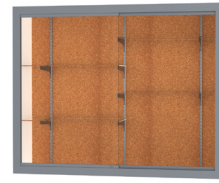

RECESSED SERIES

Whether they are part of a remodeling project or new construction, Recessed cases are the perfect fit. The built-into-the-wall display allows for a high degree of security with an absolute minimum of free space. Sliding tempered glass doors with ground-in finger pulls, built-in locks, steel shelving hardware, and white laminate interior side panels come standard. Our special design allows for easy installation, by a qualified installer, and a precise fit into tight wall openings.

SERIES OPTIONS:

14404
48"H x 48"W x 16"D

(pictured in SKU 14404-CK-SN: Cork back recessed wall case with satin aluminum frame)

14405
48"H x 60"W x 16"D

(pictured in SKU 14405-CK-SN: Cork back recessed wall case with satin aluminum frame)

14406
48"H x 72"W x 16"D

(pictured in SKU 14406-WB-SN: white laminate back recessed wall case with satin aluminum frame)

14408
48"H x 96"W x 16"D

(pictured in SKU 14408-WB-SN: white laminate back recessed wall case with satin aluminum frame)