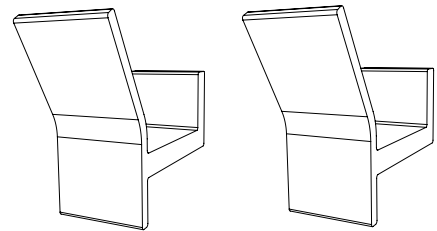

PLT-HOOK - Accessory Hooks - $57.00 LIST

Our aluminum, extruded cantilever hook will allow users to hang coats, hats, umbrellas, or other personal items to help keep your environment clutter-free.

*Includes 2 Accessory Hooks that can hold 25 lbs. each