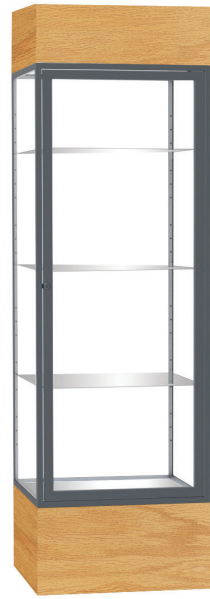

KEEPSAKE SERIES

Keepsake Series cases are rugged repositories built to highlight your collections. Perfect for museums, libraries, historical societies, or any organization that needs a secure way to present valuable objects. You can appreciate the craftsmanship of the free-standing floor case, available lighted or unlighted.

SERIES OPTIONS:

4024
72"H x 24"W x 24"D

(pictured in SKU 4024PBBZWV: Plaque Back, Dark Bronze frame finish, and Walnut base color)

4124
80"H x 24"W x 24"D

(pictured in SKU 4124CBSNAK: White Back, Satin Natural frame finish, and Natural Oak base/cornice color)

SELECT OPTIONS:

1 Choose Your Style & Size

Item No.	Size (H x W x D)	Lighted/Unlighted	Weight – lbs	List Price
4024	72" x 24" x 24"	Unlighted	201	\$ 3,657
4124	80" x 24" x 24"	Lighted	251	\$ 4,458

2 Choose Your Case Back

HOW TO ORDER:

4024 PB BZ WV

1. Product (72"H x 24"W x 24"D Keepsake Case)
2. Case Back (Plaque Back)
3. Frame Finish (Dark Bronze)
4. Base Color (Walnut)

WHAT COMES WITH YOUR CASE:

- 3 full-length shelves
- Premium LED strip lighting (Lighted cases only)