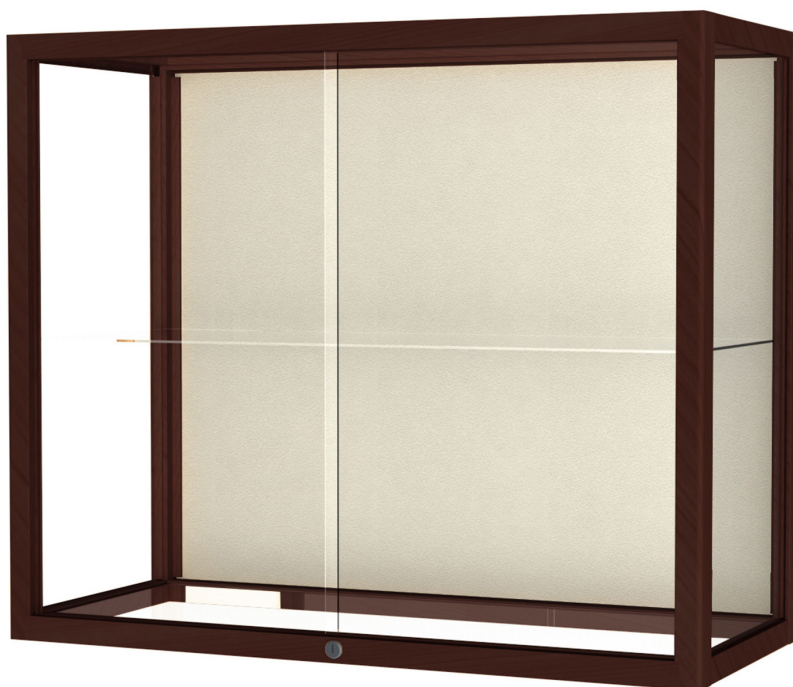

HEIRLOOM

Wall Cases

The Waddell
Display Collection
Since 1889

by
ghent.

Heirloom

Statement of Line

894M
Wood Framed Wall
Display Case

Features

- Anodized aluminum extrusions
 - Steel shelving hardware
 - 1/4" plate glass shelving
 - Sliding tempered glass doors with built in locks
 - Limited Lifetime Warranty
-

Options

Available sizes:

- Style 894M: 30"H x 36"W x 15"D

Case Back Options:

Mirror

Plaque

White
Laminate

Stain Color Options:

Cordovan

Urban
Walnut

Java