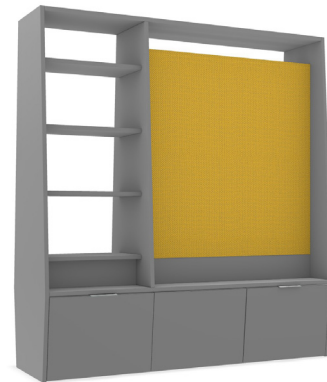

DEFT4845
Fabric Tackboard

(pictured in SKU DEF6C-GRY-E, DEF4845MT025, DEF4845MT025: 6'W Define Collaboration Unit, Gray Laminate, Electric, Tackboard in Sunflower Merit Fabric)