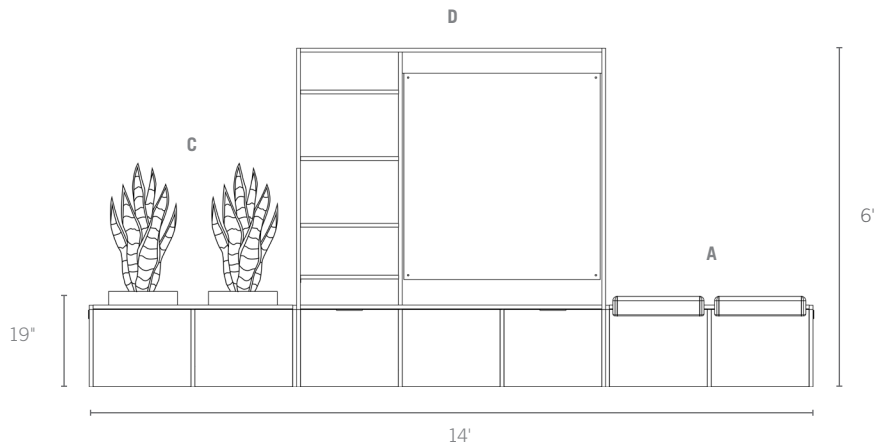

TYPICAL CONFIGURATIONS

Lobbies and Reception Areas

Label	ID	Description	Quantity	List Price
A	DEF4B_	19"H x 48"W Define Bench Unit with Fabric Seating	2	\$11,026
B	DEF4S_	6'H x 4"W Define Shelf Display Unit	2	\$13,780

Total: \$24,806

Label	ID	Description	Quantity	List Price
C	DEF4P_	19"H x 48"W Define Planter Unit (Plants not included)	1	\$3,859
D	DEF6C_	6'H x 6"W Define Collaboration Unit	1	\$7,993
	DEFGSN4845_	Side 1: 48"H x 45"W Non-Magnetic Glassboard	1	\$2,205
	DEFM4845_	Side 2: 48"H x 45"W Acoustic Panel with Monitor Mount	1	\$1,654
A	DEF4B_	19"H x 48"W Define Bench Unit	1	\$5,513