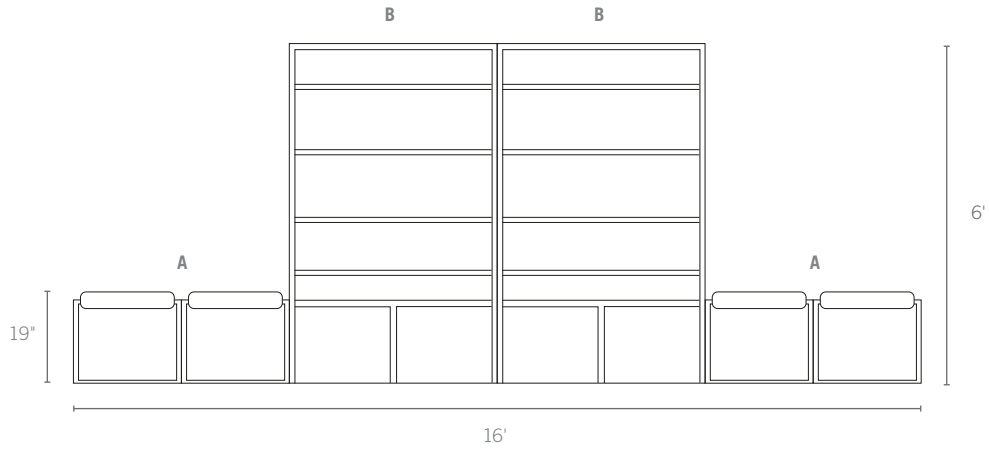

TYPICAL CONFIGURATIONS

Lobbies and Reception Areas

Label	ID	Description	Quantity	List Price
A	DEF4B_	19"H x 48"W Define Bench Unit with Fabric Seating	2	\$11,026
B	DEF4S_	6'H x 4"W Define Shelf Display Unit	2	\$13,780

Total: \$24,806

Label	ID	Description	Quantity	List Price
C	DEF4P_	19"H x 48"W Define Planter Unit (Plants not included)	1	\$3,859
D	DEF6C_	6'H x 6"W Define Collaboration Unit	1	\$7,993
	DEFGSN4845_	Side 1: 48"H x 45"W Non-Magnetic Glassboard	1	\$2,205
	DEFM4845_	Side 2: 48"H x 45"W Acoustic Panel with Monitor Mount	1	\$1,654
A	DEF4B_	19"H x 48"W Define Bench Unit	1	\$5,513